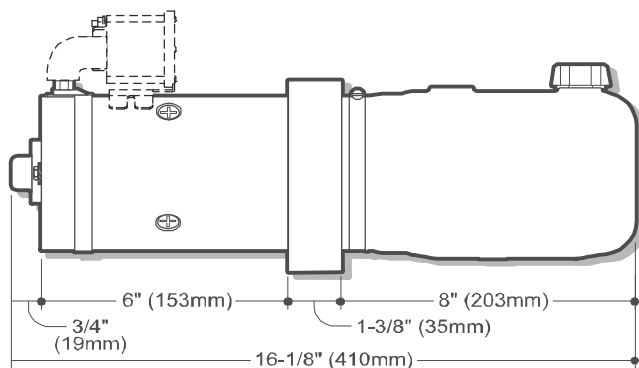

3.4 Model M-3504

Description

- Pump / Motor / Reservoir / Unit
- Check Valve
- Externally Adjustable Relief Valve
- #6 SAE Outlet
- #6 SAE Return
- Horizontal Mounting Standard

Popular Options

- Vertical Mounting / Motor Up

Schematic

SIDE VIEW

END VIEW

How to Order Your M-3504

Comprehensive information may be found on the page referenced below each selection category.

Shown as standard with:

Pump	Motor	Voltage	Reservoir (Length)	Motor Start Switch	Mounting Position	Accessories
	08111	12	06102		Horizontal	
Ref. Page	Ref. Page 52		Ref. Page 76-86	Ref. Page 89		Ref. Page 92