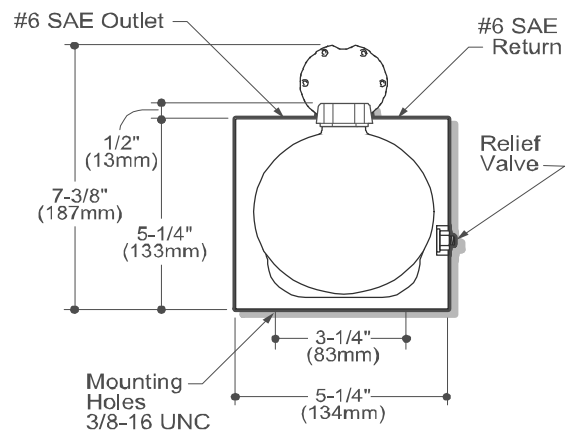

3.4 Model M-3504

Description

- Pump / Motor / Reservoir / Unit
- Check Valve
- Externally Adjustable Relief Valve
- #6 SAE Outlet
- #6 SAE Return
- Horizontal Mounting Standard

Popular Options

- Vertical Mounting / Motor Up

Schematic

SIDE VIEW

END VIEW

How to Order Your M-3504

Comprehensive information may be found on the page referenced below each selection category.

Shown as standard with:

Pump	Motor	Voltage	Reservoir (Length)	Motor Start Switch	Mounting Position	Accessories
	08111	12	06102		Horizontal	
Ref. Page	Ref. Page 52		Ref. Page 76-86	Ref. Page 89		Ref. Page 92