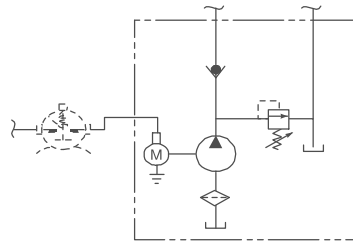

3.4 Model M-3504

Description

- Pump / Motor / Reservoir / Unit
- Check Valve
- Externally Adjustable Relief Valve
- #6 SAE Outlet
- #6 SAE Return
- Horizontal Mounting Standard

Popular Options

- Vertical Mounting / Motor Up

Schematic

SIDE VIEW

END VIEW

How to Order Your M-3504

Comprehensive information may be found on the page referenced below each selection category.

Shown as standard with:

Pump	Motor	Voltage	Reservoir (Length)	Motor Start Switch	Mounting Position	Accessories
	08111	12	06102		Horizontal	
Ref. Page	Ref. Page 52		Ref. Page 76-86	Ref. Page 89		Ref. Page 92